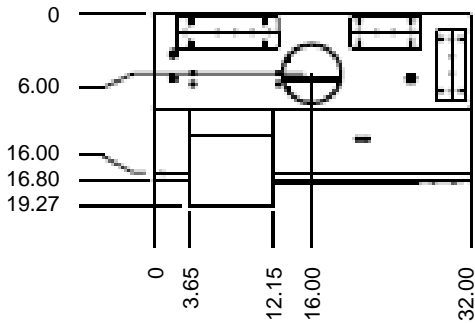

CSM NV6 TEOS System

Facility & Utility Connections

Critical Systems, Inc.
7000 W. Victory Rd
Boise, ID 83709
Phone: 877-572-5515

Part No.

Part Name NV6 TEOS
FAC/UTIL

PO No.

SO No.

Customer