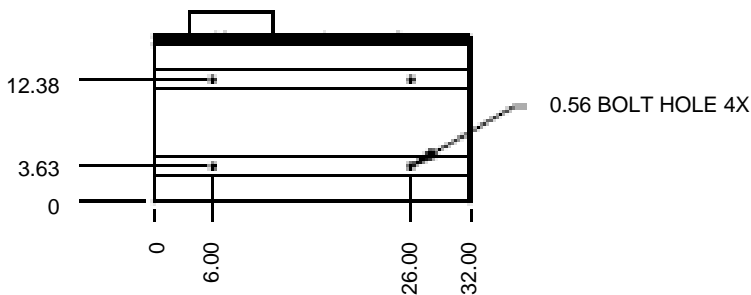

CSM NV6 TEOS System

Facility & Utility Connections

Critical Systems, Inc.
7000 W. Victory Rd
Boise, ID 83709
Phone: 877-572-5515

Part No.

Part Name NV6 TEOS
FAC/UTIL

PO No.

SO No.

Customer