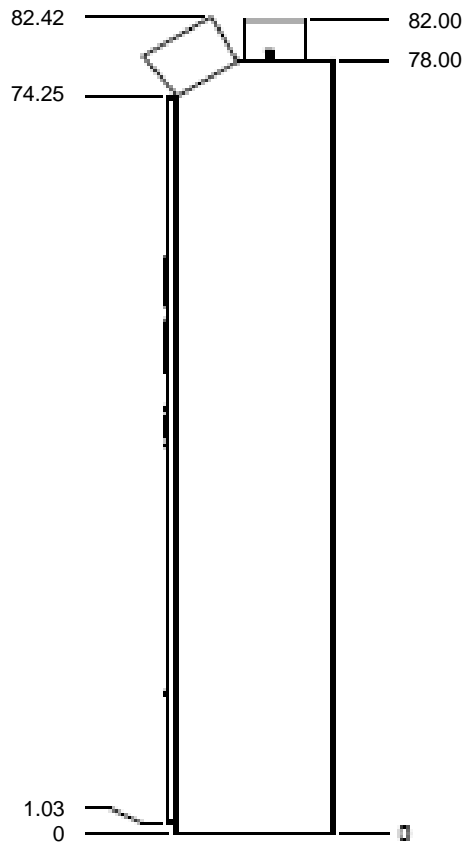

CSM NV6 TEOS System

Facility & Utility Connections

Critical Systems, Inc.
7000 W. Victory Rd
Boise, ID 83709
Phone: 877-572-5515

Part No.

Part Name NV6 TEOS
FAC/UTIL

PO No.

SO No.

Customer